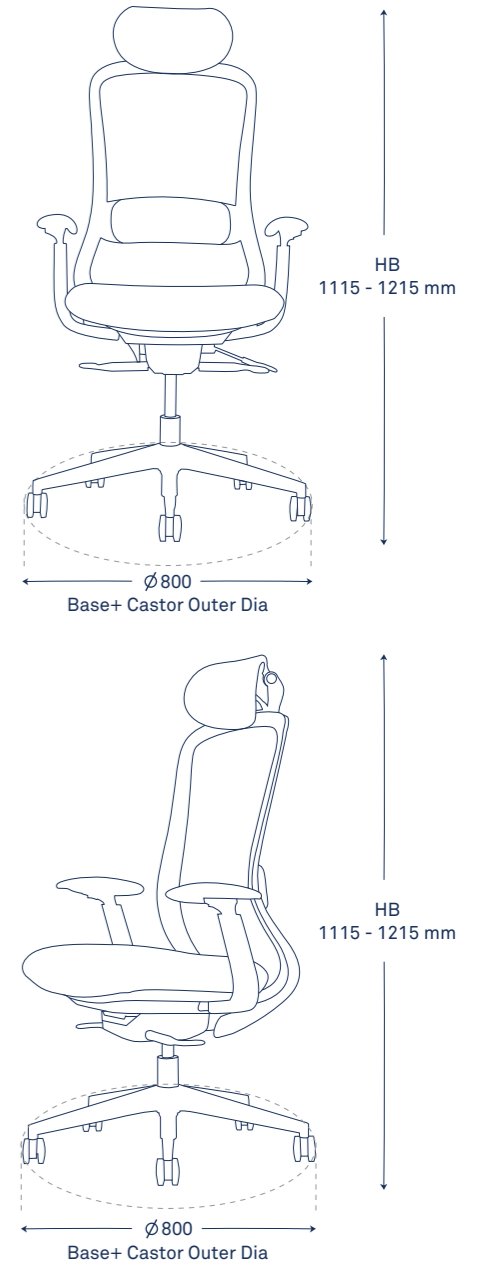

### Seat

Height from floor	470 mm to 570 mm
Depth (Back Lumbar Point to Seat Edge)	430 mm to 485 mm
Depth of Seat Surface (Actual Size)	510 mm
Width	530 mm
Depth Adj Back Rest to Seat Edge	580 mm to 635 mm
Inclination of Seat Surface	3°~15°

### Back Rest

Lumbar Point	170 mm to 210 mm
Height of the Back Rest (Back Pad)	HB- 890 mm to MB- 740 mm
Height of the Seat to Back Rest	620 mm
Width of the Back Rest	490 mm
Inclination of Back Rest	98°~115°

### Arm Rest

Length of the Arm Rest	240 mm
Width of the Arm Rest	90 mm
Height of the Arm Rest above the Seat	180 mm to 250 mm
Clear Width b/w the Arm Rest	460 mm to 490 mm

### Diameter

Min. Position	HB- $\phi$ 800 X1215 MB- $\phi$ 800 X1065
Max. Position	HB- $\phi$ 800 X1315 (+40) headrest vertical adjustment MB- $\phi$ 800 X1165